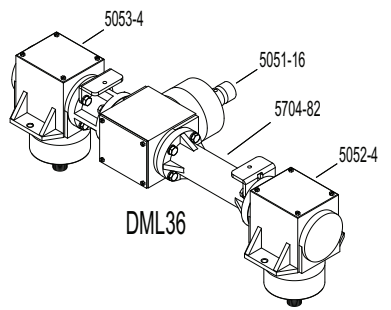

Click on Gearbox Part # to See Breakdown

WALKER MANUFACTURING COMPANY ALUMINUM GEAR DRIVES

Click on Gearbox Part # to See Breakdown

DGHS36/DGHS36E

DSD42/DML42
(DML42 Ending Serial # 2006-98651)

DGHS48

DSD36

DSD48

DML36

DGHS42E

DGHS48E

DGHS42

DGHS42EO

DSD56
(Ending Serial # 2005-94548)

Click on Gearbox Part # to See Breakdown

Click on Gearbox Part # to See Breakdown