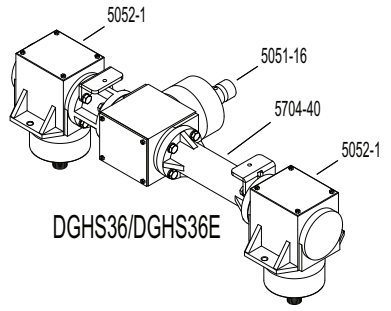

Click on Gearbox Part # to See Breakdown

WALKER MANUFACTURING COMPANY ALUMINUM GEAR DRIVES

Click on Gearbox Part # to See Breakdown

DGHS36/DGHS36E

DSD42/DML42
(DML42 Ending Serial # 2006-98651)

DGHS48

DSD36

DSD48

DML36

DGHS42E

DGHS48E

DGHS42

DGHS42EO

DSD56
(Ending Serial # 2005-94548)

Click on Gearbox Part # to See Breakdown