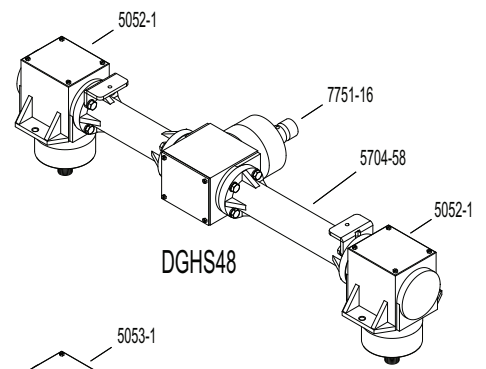

Click on Gearbox Part # to See Breakdown

WALKER MANUFACTURING COMPANY ALUMINUM GEAR DRIVES

Click on Gearbox Part # to See Breakdown

DGHS36/DGHS36E

DSD42/DML42
(DML42 Ending Serial # 2006-98651)

DGHS48

DSD36

DSD48

DML36

DGHS42E

DGHS48E

DGHS42

DGHS42EO

DSD56
(Ending Serial # 2005-94548)

Click on Gearbox Part # to See Breakdown

Click on Gearbox Part # to See Breakdown