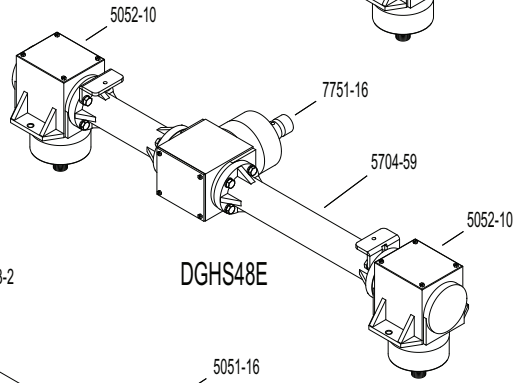

Click on Gearbox Part # to See Breakdown

WALKER MANUFACTURING COMPANY ALUMINUM GEAR DRIVES

Click on Gearbox Part # to See Breakdown

DGHS36/DGHS36E

DSD42/DML42
(DML42 Ending Serial # 2006-98651)

DGHS48

DSD36

DSD48

DML36

DGHS42E

DGHS48E

DGHS42

DGHS42EO

DSD56
(Ending Serial # 2005-94548)

Click on Gearbox Part # to See Breakdown

Click on Gearbox Part # to See Breakdown