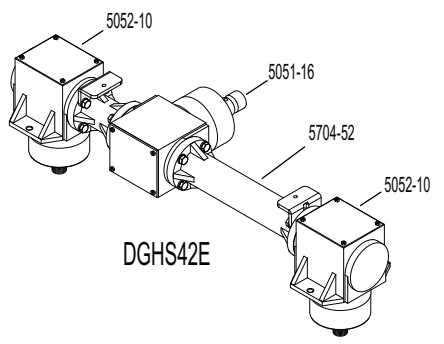

Click on Gearbox Part # to See Breakdown

WALKER MANUFACTURING COMPANY ALUMINUM GEAR DRIVES

Click on Gearbox Part # to See Breakdown

DGHS36/DGHS36E

DSD42/DML42
(DML42 Ending Serial # 2006-98651)

DGHS48

DSD36

DSD48

DML36

DGHS42E

DGHS48E

DGHS42

DGHS42EO

DSD56
(Ending Serial # 2005-94548)

Click on Gearbox Part # to See Breakdown