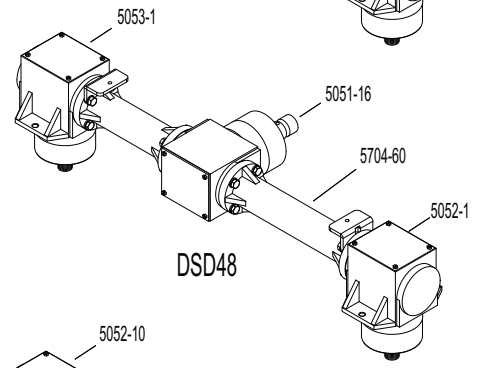

Click on Gearbox Part # to See Breakdown

WALKER MANUFACTURING COMPANY ALUMINUM GEAR DRIVES

Click on Gearbox Part # to See Breakdown

DGHS36/DGHS36E

DSD42/DML42
(DML42 Ending Serial # 2006-98651)

DGHS48

DSD36

DSD48

DML36

DGHS42E

DGHS48E

DGHS42

DGHS42EO

DSD56
(Ending Serial # 2005-94548)

Click on Gearbox Part # to See Breakdown

Click on Gearbox Part # to See Breakdown