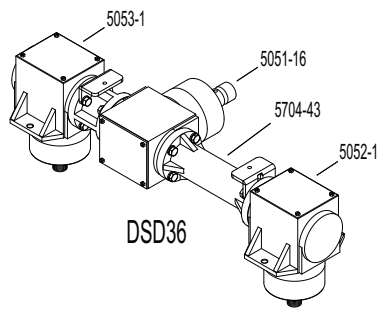

Click on Gearbox Part # to See Breakdown

WALKER MANUFACTURING COMPANY ALUMINUM GEAR DRIVES

Click on Gearbox Part # to See Breakdown

DGHS36/DGHS36E

DSD42/DML42
(DML42 Ending Serial # 2006-98651)

DGHS48

DSD36

DSD48

DML36

DGHS42E

DGHS48E

DGHS42

DGHS42EO

DSD56
(Ending Serial # 2005-94548)

Click on Gearbox Part # to See Breakdown