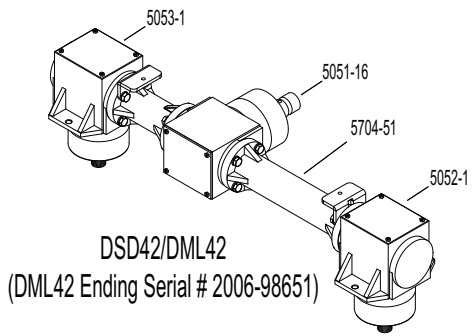

Click on Gearbox Part # to See Breakdown

WALKER MANUFACTURING COMPANY ALUMINUM GEAR DRIVES

Click on Gearbox Part # to See Breakdown

DGHS36/DGHS36E

DSD42/DML42
(DML42 Ending Serial # 2006-98651)

DGHS48

DSD36

DSD48

DML36

DGHS42E

DGHS48E

DGHS42

DGHS42EO

DSD56
(Ending Serial # 2005-94548)

Click on Gearbox Part # to See Breakdown

Click on Gearbox Part # to See Breakdown